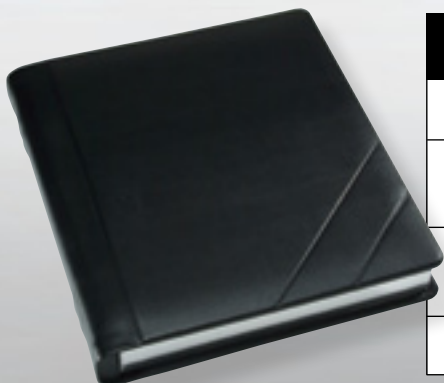

Simplice

MAXIMA®