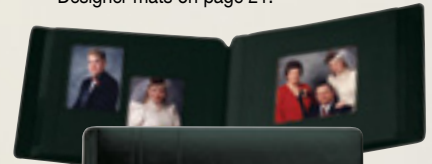

New *Imaginique*

1. **#AR23**
2. Holds 2 1/4 x 3 1/4 prints
   - 10 photos • Black only
   - Peel-n-stick album

1. **#AR33**
2. Holds 3 x 3 prints
   - 10 photos • Black only
   - Peel-n-stick album

1. **#ARCD1**
2. Cameo 2 1/2 x 2 1/2 cover with magnetic closure
   - Holds 1 CD/DVD
   - Inside photo 4 x 5
   - Leatherette material
   - Black only

1. **#ARCD2**
2. Cameo 2 1/2 x 2 1/2 cover with magnetic closure
   - Holds 2 CD/DVD
   - Leatherette material
   - Black only

1. **#ARBOX**
2. Holds over 400 4 x 6 photos with dividers
   - Leatherette material
   - Comes w/black bag w/handles
   - Black only

Photos courtesy: Pat and Ray's Photography Kingwood, TX

FLORENTINA™
BY MAXIMA

REMOVABLE PAGE COVERS

Pages and standard mats on page 21.
Designer mats on page 21.

**LARGE UP TO
10 x 10 ALBUMS**
CAPACITY CODE

- 6 page MF-5280SO/6
- 12 page MF-5280SO/12
- 18 page MF-5280SO/18
- 24 page MF-5280SO/24
- 30 page MF-5280SO/30
- 34 page MF-5280SO/34

SONATA DESIGN

**MEDIUM UP TO
5 x 7 COMPANION
ALBUMS**
CAPACITY CODE

- 6 page MF-5257SO/6
- 12 page MF-5257SO/12
- 18 page MF-5257SO/18

**LARGE UP TO
10 x 10 INLAY ALBUMS**
CAPACITY CODE

- 12 page MF-5680/12
- 18 page MF-5680/18
- 24 page MF-5680/24

Inlay 3 x 4
Silver Plate

EMBOSSED FLORENTINE DESIGN

**LARGE UP TO
10 x 10 ALBUMS**
CAPACITY CODE

- 6 page MF-5280EM/6
- 12 page MF-5280EM/12
- 18 page MF-5280EM/18
- 24 page MF-5280EM/24
- 30 page MF-5280EM/30
- 34 page MF-5280EM/34

**LARGE UP TO
5 x 7 COMPANION ALBUMS**
CAPACITY CODE

- 6 page MF-5257EM/6
- 12 page MF-5257EM/12
- 18 page MF-5257EM/18

Pages and standard mats on page 23.
Designer mats on page 23.

**EBONY
ALBUMS**

**EMBOSSED
DOUBLE
BORDER
WITH CAMEO**

**LARGE UP TO
10 x 10 ALBUMS**
CAPACITY CODE

- 12 page MF-5180/12
- 18 page MF-5180/18
- 24 page MF-5180/24
- 30 page MF-5180/30
- 34 page MF-5180/34

Cameo 3 1/2 x 5

EMBOSSED FLORENTINE DESIGN

**LARGE UP TO
10 x 10 ALBUMS**
CAPACITY CODE