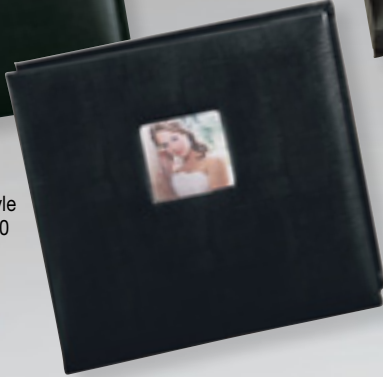

DESIGNER SERIES

HINGE STYLE

MAXIMA®

Designer Hinge Style (Large) up to 10 x 10 Ebony Album Cover with Embossed Sonata Design
MHS-5280 SO

Inlay 3x4 Plate (Large) up to 10 x 10 Album
MHS-5680

Black Covers (Medium) up to 5 x 7
Use Mats on Page 21
MHS-5257 SO

Designer Hinge Style (Large) up to 10 x 10 Serpentine Album Cover with 3 1/2 x 3 1/2 Square Cameo
MHS-5580 SP

Black (Large) up to 10 x 10 Album with Nuance Design
MHS-5280 NU

Ebony Hinge pages with black mylar trim and black corner caps come with double stick tape for mat placement.