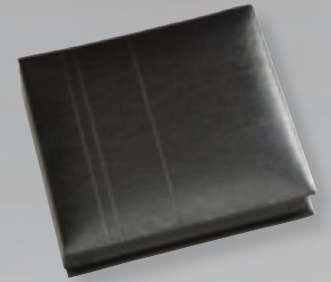

DESIGNER SERIES

HINGE STYLE

MAXIMA®

Designer Hinge Style (Large) up to 10 x 10 Ebony Album Cover with Embossed Sonata Design
MHS-5280 SO

Inlay 3x4 Plate (Large) up to 10 x 10 Album
MHS-5680

Black Covers (Medium) up to 5 x 7
Use Mats on Page 21
MHS-5257 SO

Designer Hinge Style (Large) up to 10 x 10 Serpentine Album Cover with 3 1/2 x 3 1/2 Square Cameo
MHS-5580 SP

Black (Large) up to 10 x 10 Album with Nuance Design
MHS-5280 NU

Ebony Hinge pages with black mylar trim and black corner caps come with double stick tape for mat placement.