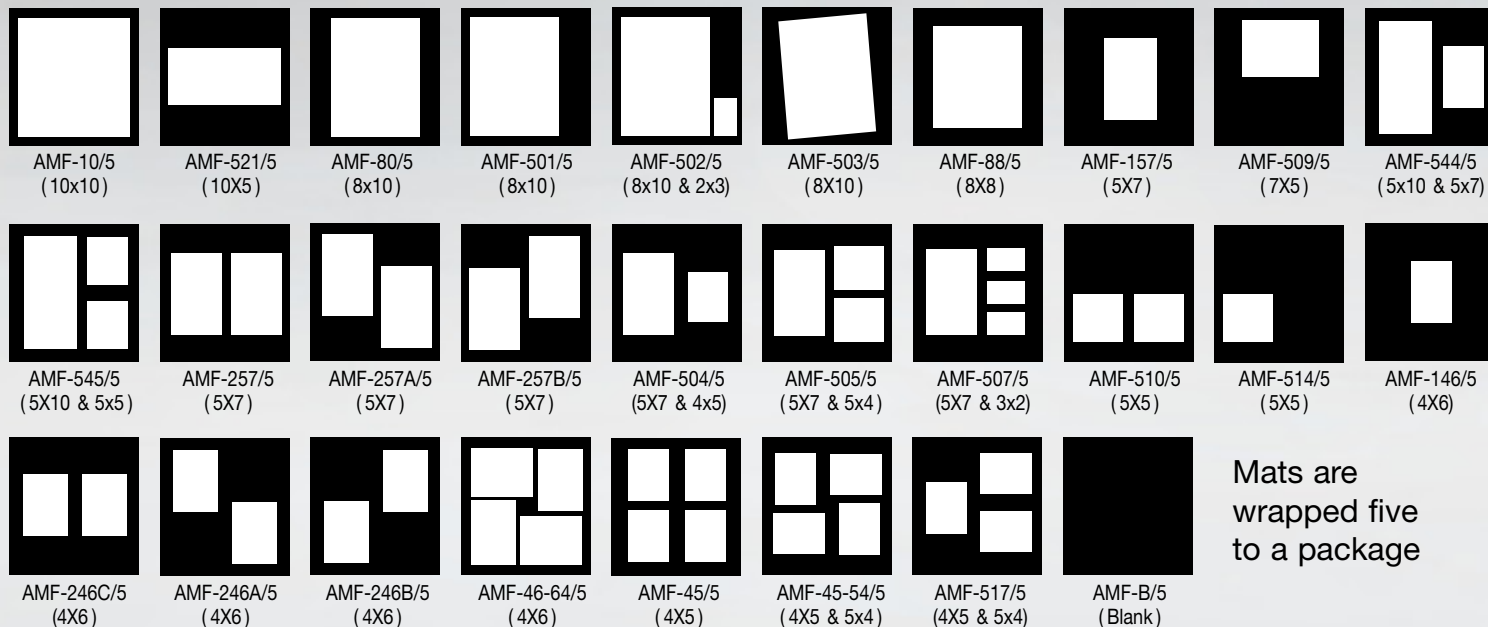

10x10 AMBIANCE MATS

Ambiance mats (AMF) have **beveled** openings and are available in Ebony with white core.

Mats are wrapped five to a package

Great for weddings, Perfect for baby or seniors . . .