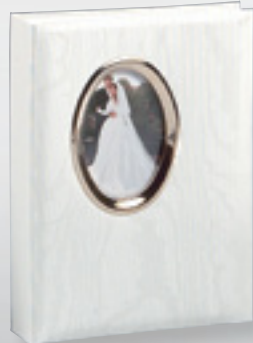

Wedding Designer Bookbound Memo Album

- Pages have a removable memo strip with index tab
- Optically clear plastic pockets with shaded paper background
- Deluxe rounded bookbound spine
- Wedding information page and bonus CD/digital photo card storage pocket included
- Silver stamped wedding designs

2 Up horizontal holds 200
4 x 6 photos w/memo area

#WBT-462H
Two Hearts

#WBT-46CG
Champagne Glasses

Embroidered Live, Laugh, Love Album

- Memo pockets with deluxe rounded bookbound spine
- Sewn cover with Live, Laugh, Love embroidered
- Shipped in Black covers only
- Opening 3 1/2 x 5/4 x 6
- Holds 200 4 x 6 photos

#DA-200LLLS

Economy Albums for 4 x 6

WFM46
1 up Vertical
Holds 100
4 x 6 Photos
w/Memo Area

WAF46
2 up Horizontal
Holds 200
4 x 6 Photos
w/Memo Area

Gold Stamping not available on Pioneer Products

2-up Photo Album

- Diamond Fabric Cover with Ribbon
- Designer Printed Paper Pages
- Memo Area Next to Each Pocket
- Holds 200 Photos Up to 4 x 6

DA-200FDR

Baby Albums

Baby Silver Metal 3D Appliqué Sewn Memo Albums

- Memo pockets with deluxe rounded bookbound spine
- Clear plastic pockets with white mesh background
- Sewn faux suede covers in a gift box