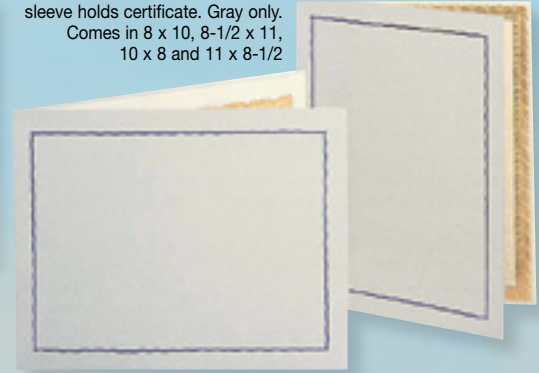

## Premier Award Holder TAP PROFESSIONAL

Something special displays something special. A thickly padded presentation piece in pitch black with glistening gold foil cover accent. A sturdy stand-up holder. Full-view acetate sleeve accepts document. Black only. Comes in 8-1/2 x 11, 11 x 8-1/2.

## Lindsay TAP PROFESSIONAL

Linen finish stock; ribbon corners hold certificate. Sizes: 8 1/2 x 11, 11 x 8 1/2; Color: Ebony/Gold

## Gray Color Print Folder TAP PROFESSIONAL

Textured warm graystock. Distinctive blue foil border. Economical price. Just what you often need. Full-view acetate sleeve holds certificate. Gray only. Comes in 8 x 10, 8-1/2 x 11, 10 x 8 and 11 x 8-1/2

## Atlas Certificate Folder TAP PROFESSIONAL

An impressive, creamy white folder for certificates and rewards. Attractive linen finish enriched with fine gold foil. Good front cover imprint area. Full-view acetate sleeve accepts document. White, Blue or Black. Comes in 8-1/2 x 11, 11 x 8-1/2.