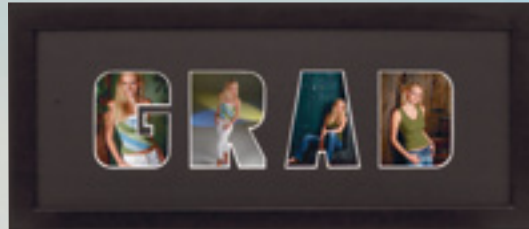

DIGITAL SIZE FRAMES AND FRAMES WITH MATS

5 x 30 FRAMES

#55130
Black

with Plastic and
Foam Board

#27630
Cherry

Mat not included, designed for composite pictures

Use Horizontally or Vertically

Great For Seniors or Baby Portraits

#103 PANEL w/mat
Wood Panel Frame For
9 - 3" x 3" Openings
With Acrylic

*Photos courtesy:
Pat and Ray's Studio Kingwood, TX*

*The Perfect Presentation
for Baby,
Friends and Seniors*

(GRAD) Mat Shown

#134 PANEL w/mat
Wood Panel Frame
For 4 - 2 1/2" x 3 1/2"
Openings With Acrylic