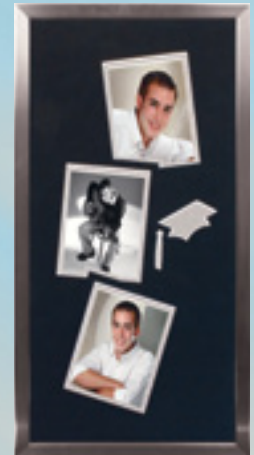

DIGITAL SIZE FRAMES AND FRAMES WITH MATS

5 x 30 FRAMES

#55130
Black

with Plastic and
Foam Board

#27630
Cherry

Mat not included, designed for composite pictures

Use Horizontally or Vertically

Great For Seniors or Baby Portraits

#103 PANEL w/mat
Wood Panel Frame For
9 - 3" x 3" Openings
With Acrylic

*Photos courtesy:
Pat and Ray's Studio Kingwood, TX*

*The Perfect Presentation
for Baby,
Friends and Seniors*

(GRAD) Mat Shown

#134 PANEL w/mat
Wood Panel Frame
For 4 - 2 1/2" x 3 1/2"
Openings With Acrylic

#135 PANEL w/mat
Wood Panel Frame
For 3 - 4" x 5"
Openings With Acrylic

(Friends) mat shown

#133 PANEL w/mat
Wood Panel Frame For 7 - 2 1/2" x 3 1/2"
Openings With Acrylic

(Baby) mat shown

#132 PANEL w/mat
Wood Panel Frame For 4 - 4" x 5" Openings
With Acrylic