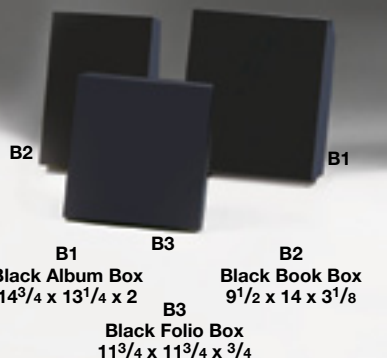

2 1/4 x 3 3/4 w/flap
(not pictured)

STURDY-FLAT PHOTOMAILERS
A sturdy & economical photomailer
White, Printed "Do Not Bend"—6 x 8 or 9 x 11 1/2
Brown, No Printing—12 3/4 x 15 or 17 x 21

KRAFT NEGATIVE PRESERVERS
Thumb Cut Envelopes Printed
with Standard information.
4 x 5 5 x 7 8 x 10

TAP PROTECTO PHOTOMAILERS
Gummed envelope with 2 cardboards
AG-6 x 8 1/4 CG-8 1/4 x 12 DG-8 1/2 x 10 1/2
EG-10 x 13 1/4 FG-12 1/2 x 18 1/4

WHITE WINDOW ENVELOPE
Open end envelopes with gummed flap and large
transparent window 9 x 12 - #SC90 6 x 9 - #SC63

WHITE PAPER BAGS
8 1/2 x 11 12 x 15

BROWN PAPER BAGS
8 1/2 x 11 10 x 13
12 x 15

REPLACEMENT BOXES

B1 **B3** **B2**
Black Album Box
14 3/4 x 13 1/4 x 2 **Black Book Box**
9 1/2 x 14 x 3 1/8
B3
Black Folio Box
11 3/4 x 11 3/4 x 3/4

OLD TIME PHOTOGRAPHY BAGS
PHS-21 10x13

PHOTO CARRY BAG
Heavy gauge plastic with handles and gusset;
Color: White 9 x 13 x 2 12 x 16 x 3 17 x 22 x 3

CLEAR PLASTIC BAGS
1 1/2 MIL: 4 1/4 x 6 3/4, 6 x 8, 9 x 12,
12 x 16, 18 x 22 2 MIL: 24 x 26